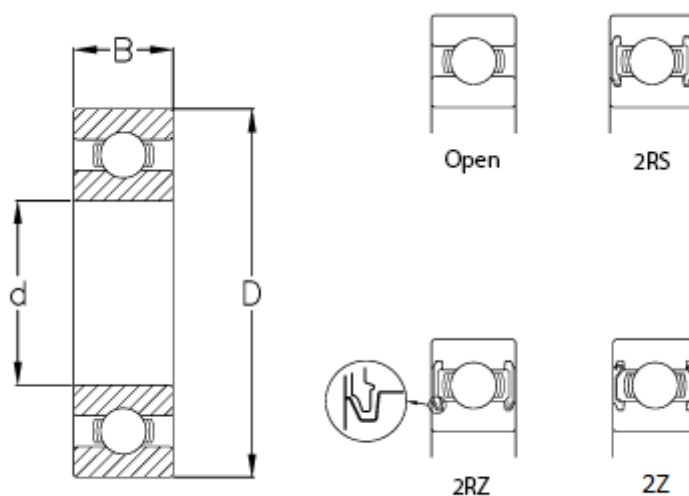

# Data Sheet

Article number: 57960205002701

Description: CeramicSpeed hybrid bearing Insulate sealed  
6310-CSB

## Measures

B	= 27
Ball grade	= 5
C (KN)	= 65
C0	= 38
d	= 50
D	= 110
Max rpm.	= 10000
Type	= 6310